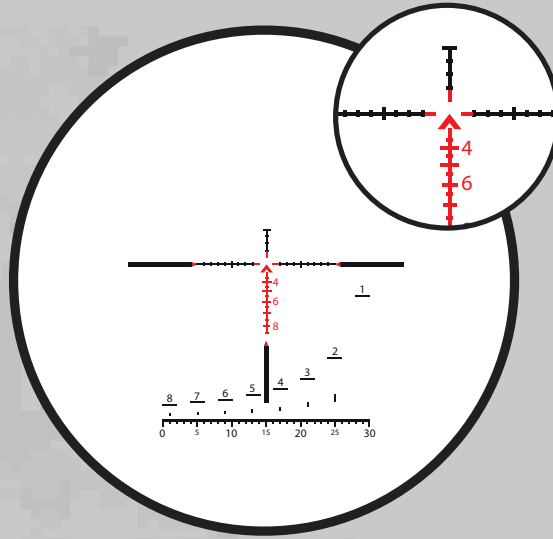

COMPACT TACTICAL 2