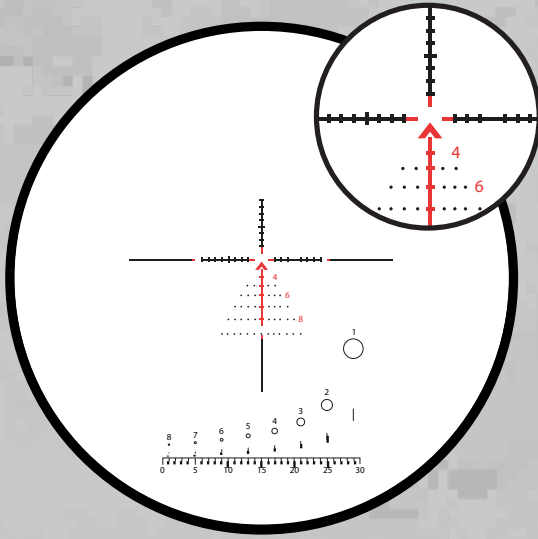

TYPE OF RETICLES

COMPACT TACTICAL TREE