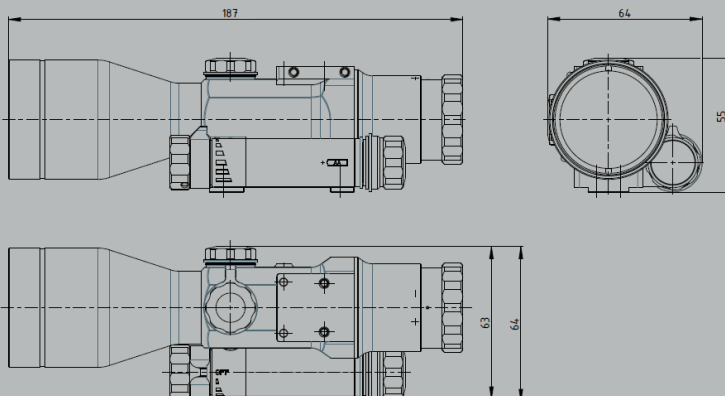

MeoForce DF 5x40

Is an excellent tool for your missions, designed to be used mainly with long barrel rifles, LMG, DMR, for its durability and reliability in extreme conditions as well as for assault rifles (AR) with callibres of efective range up to 800m. The red illuminated reticle allows using the system in various light condition combined with red dot on the top for short distances (CQB) as well as for efective range of weapon system and with additional clip-on NV device during night time operations.

FEATURES

- ➔ **MEOBRIGHT**
- ➔ **MEODROP**
- ➔ **SHOCK RESISTANCE**
- ➔ **WATERPROOF**
- ➔ **NITROGEN PURGED**
- ➔ **NIGHT VISION COMPATIBILITY**

Magnification	5x	
Objective Lens Diameter (mm)	40	
Exit Pupil Diameter (mm)	7.2	
Eye Relief (mm)	65	
Field of View (°)	4	
Dioptric Correction (D)	-4	4
Focus Range (m)	100	
Measured Integral Transmission Daylight (%)	86	
Measured Integral Transmission Twilight (%)	82	
Recoil Resistance (g)	500	
Vertical range (MOA)	min. 80	
Vertical step/100m (cm)	2	
Horizontal range (MOA)	min. 80	
Horizontal step/100m (cm)	2	
Reticle Illumination (Y/N)	Y	
Reticle Brightness (cd/m ²)	≥40	
No. Of Intensity Levels (Day/Night)	8/4	
Power Supply (V)	1.5 ÷ 3.6 (1xAA)	
Battery Lifetime* (hrs)	min. 300	
Automatic Shut Down (Y/N/hrs)	Y/8	
Operational Temperature Range (°C)	-40	+60
Storage Temperature Range (°C)	-45	+71
Moisture Resistance [+23/+40°C] (%)	80/98	
Water Resistance (m/hrs)	2/2	
Dimensions** L x H x W (mm)	212 x 82 x 64	
Weight*** (g)	575	

* 1pc - LR6 1.5 V, size AA 2400 mAh and ambient temperature +20°C, 11th level of intensity

** With mounts and covers, eyepiece extended to max. pos.

*** With mounts, covers and battery

MEOPTA SYSTEMS s.r.o.
Kabelíkova 1, 750 02 Přeřov
Česká republika