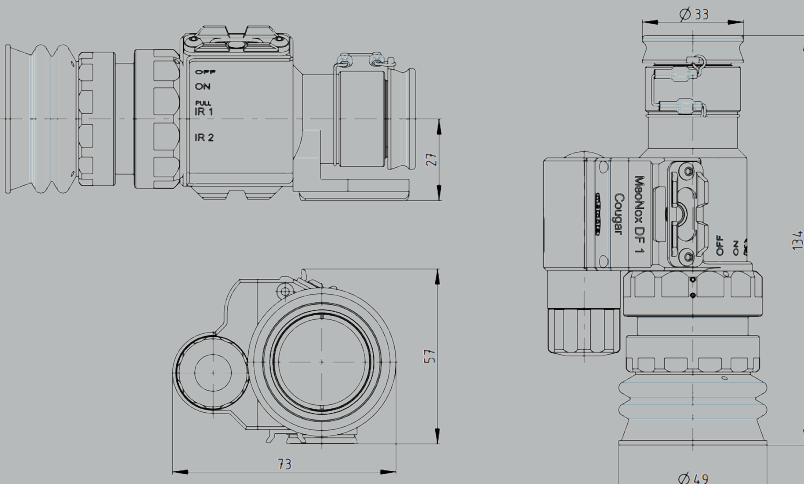

Magnification	1x	
Objective Lens Diameter (mm)	22	
Eye Relief (mm)	25	
Image Intensifier Tube	4G	
Resolution (SOA)	2.5	
Field of View (°)	40	
Dioptric Correction (D)	-4	+3
Focus Range (m)	0.25	∞
Brightness adjustment (S/C)	continuous	
Recoil Resistance (g)	500	
Human DRI* 1x zoom (m)	970/320/175	
Human DRI* 3x zoom (m)	2250/860/450	
Power Supply (V)	1.5 ÷ 3.6 (AA/CR123)	
Battery Lifetime** (hrs)	min. 52	
Motion sensor (Y/N/g)	Y/0.1	
Automatic Shut Down (Y/N/min)	Y/15	
Operational Temperature Range (°C)	-40	+60
Storage Temperature Range (°C)	-45	+71
Moisture Resistance [+23/+40°C] (%)	80/98	
Water Resistance (m/hrs)	2/2	
Dimensions*** L x H x W (mm)	134x57x73	
Weight**** (g)	350	

\*\* 1pc - Lithium LS 14500 3.6V, size AA and ambient temperature +20°C

\*\*\* With objective and eyepiece covers

\*\*\*\* With covers and battery

(SOA) Second Of Angle

(DRI) Detection, Recognition, Identification